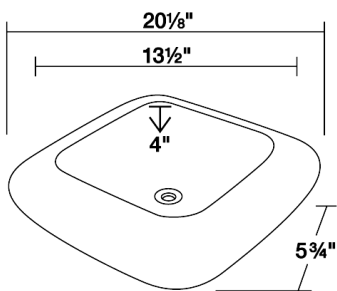

Pillow Top Porcelain Vessel Sink

Our porcelain sinks are made of true vitreous china and are triple glazed to create the strongest sink you will find. All of our porcelain sinks are covered by a limited lifetime warranty. All undermount sinks come with a cardboard cutout template and mounting hardware.

Dimensions

Accessories

S001VB

20 1/8" x 20 1/8" x 5 3/4"

Features

Tech Specs

- Available in White and Bisque.
- Vessel Installation
- True Vitreous China
- No Hardware Needed
- Lifetime Warranty