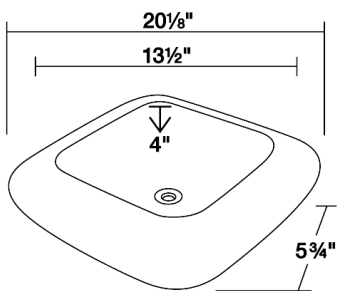

Dimensions

Accessories

S001VW

20 1/8" x 20 1/8" x 5 3/4"

Features

Tech Specs

- Available in White and Bisque.
- Vessel Installation
- True Vitreous China
- No Hardware Needed
- Lifetime Warranty