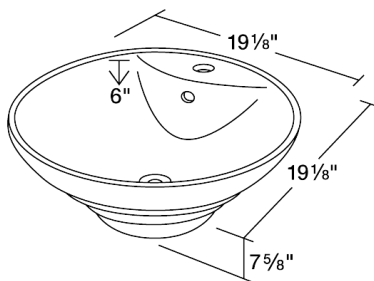

Dimensions

Accessories

S002VB

19 1/8" x 19 1/8" x 7 5/8"

Features

Tech Specs

- Available in White and Bisque.
- Vessel Installation
- True Vitreous China
- No Hardware Needed
- Lifetime Warranty