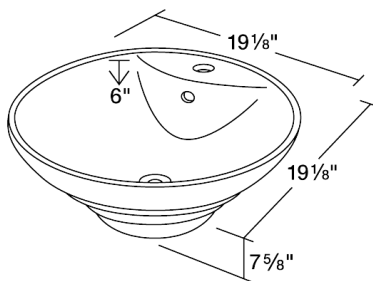

S002VB

19 1/8" x 19 1/8" x 7 5/8"

Dimensions

Accessories

Features

Tech Specs

- Available in White and Bisque.
- Vessel Installation
- True Vitreous China
- No Hardware Needed
- Lifetime Warranty