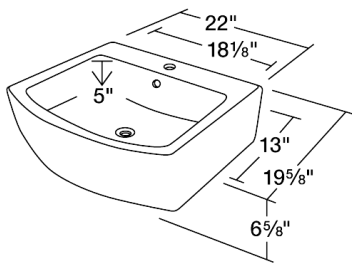

Dimensions

Accessories

S003VB

22" x 19 5/8" x 6 5/8"

Features

Tech Specs

- Available in White and Bisque.
- Vessel Installation
- True Vitreous China
- No Hardware Needed
- Lifetime Warranty