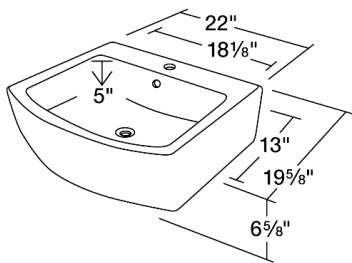

Vessel Porcelain Sink

S003VB

22" x 19 5/8" x 6 5/8"

Our porcelain sinks are made of true vitreous china and are triple glazed to create the strongest sink you will find. All of our porcelain sinks are covered by a limited lifetime warranty. All undermount sinks come with a cardboard cutout template and mounting hardware.

Dimensions

Accessories

Features

Tech Specs

- Available in White and Bisque.
- Vessel Installation
- True Vitreous China
- No Hardware Needed
- Lifetime Warranty