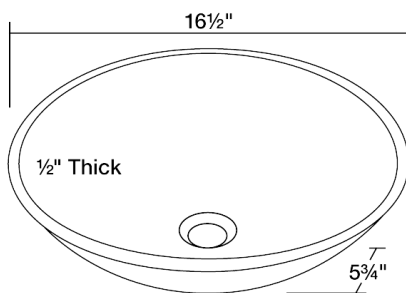

Dimensions

Accessories

Features

Tech Specs

- Tempered Glass
- Lifetime Warranty
- Stained-Glass Embossed Print