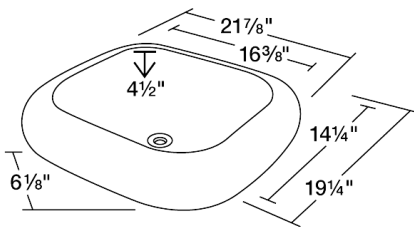

# S011VB

21 7/8" x 19 1/4" x 6 1/8"

Our porcelain sinks are made of true vitreous china and are triple glazed to create the strongest sink you will find. All of our porcelain sinks are covered by a limited lifetime warranty. All undermount sinks come with a cardboard cutout template and mounting hardware.

### Dimensions