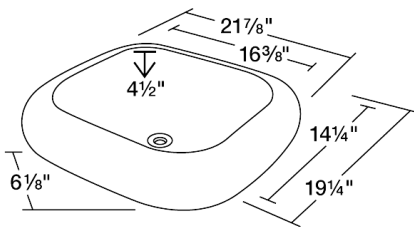

Dimensions

Accessories

Features

Tech Specs

- Available in White and Bisque.
- Vessel Installation
- True Vitreous China
- No Hardware Needed
- Lifetime Warranty