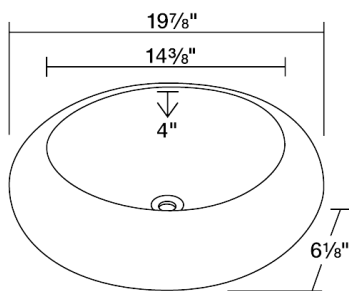

Porcelain Vessel Sink

S021VW

19 7/8" x 19 7/8" x 6 1/8"

Our porcelain sinks are made of true vitreous china and are triple glazed to create the strongest sink you will find. All of our porcelain sinks are covered by a limited lifetime warranty. All undermount sinks come with a cardboard cutout template and mounting hardware.

Dimensions

Accessories

Features

Tech Specs

- Available in White and Bisque.
- Vessel Installation
- True Vitreous China
- No Hardware Needed
- Lifetime Warranty