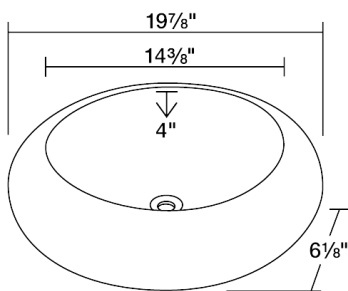

Dimensions

Accessories

S021VW

19 7/8" x 19 7/8" x 6 1/8"

Features

Tech Specs

- Available in White and Bisque.
- Vessel Installation
- True Vitreous China
- No Hardware Needed
- Lifetime Warranty