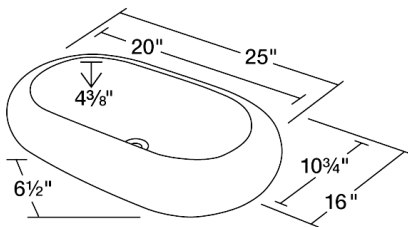

Pillow Top Porcelain Vessel Sink

S031VB

25" x 16" x 6 1/2"

Our porcelain sinks are made of true vitreous china and are triple glazed to create the strongest sink you will find. All of our porcelain sinks are covered by a limited lifetime warranty. All undermount sinks come with a cardboard cutout template and mounting hardware.

Dimensions

Accessories

Features

Tech Specs

- Available in White and Bisque.
- Vessel Installation
- True Vitreous China
- No Hardware Needed
- Lifetime Warranty