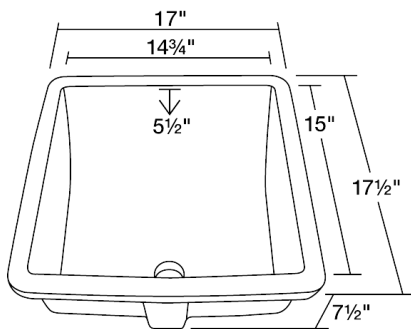

Dimensions

Accessories

S0322UB

17" x 17 1/2" x 7 1/2"

Features

Tech Specs

- Available in White and Bisque.
- True Vitreous China
- Cardboard Cutout Template Included
- Installation Hardware Included
- Lifetime Warranty