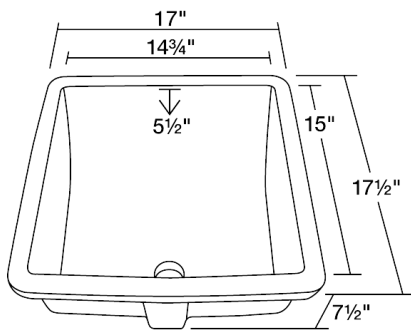

Dimensions

Accessories

S0322UB

17" x 17 1/2" x 7 1/2"

Features

Tech Specs

- Available in White and Bisque.
- True Vitreous China
- Cardboard Cutout Template Included
- Installation Hardware Included
- Lifetime Warranty