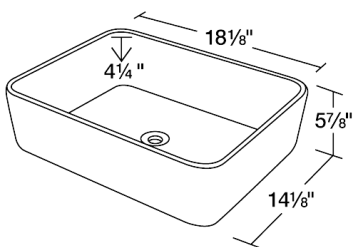

Dimensions

Accessories

S041VB

19 1/8" x 14 3/4" x 5 1/4"

Features

Tech Specs

- Available in White and Bisque.
- Vessel Installation
- True Vitreous China
- No Hardware Needed
- Lifetime Warranty