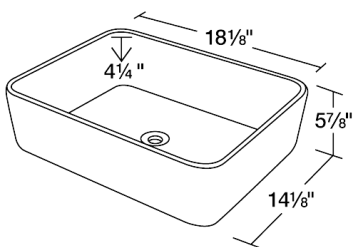

Dimensions

Accessories

S041VW

18 1/8" x 14 1/8" x 5 7/8"

Features

Tech Specs

- Available in White and Bisque.
- Vessel Installation
- True Vitreous China
- No Hardware Needed
- Lifetime Warranty