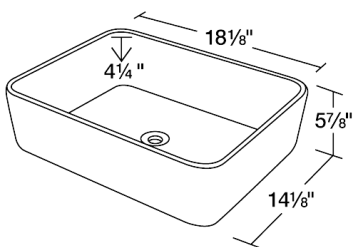

Dimensions

Accessories

S041VW

19 1/8" x 14 3/4" x 5 1/4"

Features

Tech Specs

- Available in White and Bisque.
- Vessel Installation
- True Vitreous China
- No Hardware Needed
- Lifetime Warranty