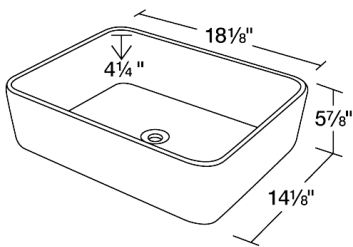

Dimensions

Accessories

S041VW

19 1/8" x 14 3/4" x 5 1/4"

Features

Tech Specs

- Available in White and Bisque.
- Vessel Installation
- True Vitreous China
- No Hardware Needed
- Lifetime Warranty