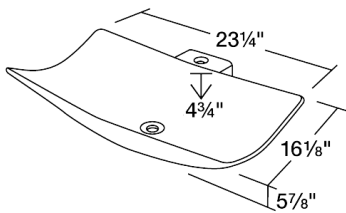

Dimensions

Accessories

Features

Tech Specs

- Available in White and Bisque.
- Vessel Installation
- True Vitreous China
- No Hardware Needed
- Lifetime Warranty