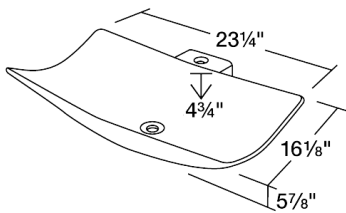

# S042VB

23 1/4" x 16 1/8" x 5 7/8"

Our porcelain sinks are made of true vitreous china and are triple glazed to create the strongest sink you will find. All of our porcelain sinks are covered by a limited lifetime warranty. All undermount sinks come with a cardboard cutout template and mounting hardware.

### Dimensions