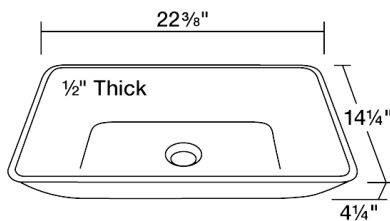

Dimensions

Accessories

Features