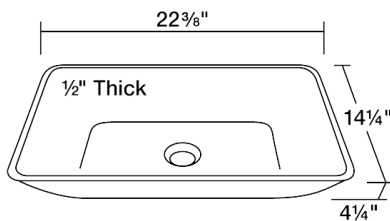

Glass Vessel Bathroom Sink

S046CR

22 3/8" x 14 1/4" x 4 1/4"

Our line of glass sinks will add elegant beauty to your bathroom. They are manufactured using fully tempered glass, which is stronger and can withstand higher temperatures than normal glass. The glass is nonporous and will not absorb odor or stains making it a very clean option. Our glass sinks are covered by a limited lifetime warranty.

Dimensions

Accessories

Features

Tech Specs

- Available in Crystal, Black, Coral, Aqua, Taupe, and Turquoise.
- 1/2" Thick Bowl
- Tempered Glass
- Lifetime Warranty
- Crystal-Clear Glass Throughout