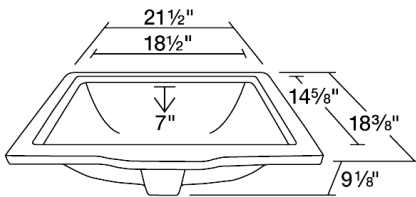

S0542UB

21 1/2" x 18 3/8" x 9 1/8"

Dimensions

Accessories

Features

Tech Specs

- Available in White and Bisque.
- True Vitreous China
- Cardboard Cutout Template Included
- Installation Hardware Included
- Lifetime Warranty