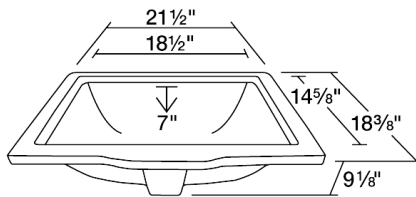

S0542UB

21 1/2" x 18 3/8" x 9 1/8"

Dimensions

Accessories

Features

Tech Specs

- Available in White and Bisque.
- True Vitreous China
- Cardboard Cutout Template Included
- Installation Hardware Included
- Lifetime Warranty