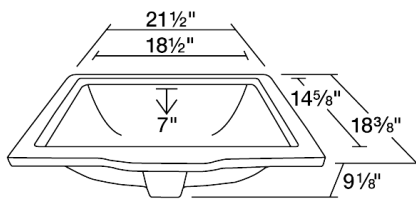

S0542UW

21 1/2" x 18 3/8" x 9 1/8"

Dimensions

Accessories

Features

Tech Specs

- Available in White and Bisque.
- True Vitreous China
- Cardboard Cutout Template Included
- Installation Hardware Included
- Lifetime Warranty