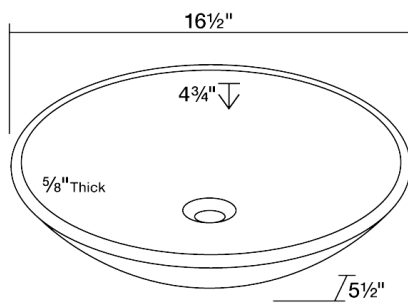

S058TN

16 1/2" x 16 1/2" x 5 1/2"

Dimensions

Accessories

Features

Tech Specs

- Available in Black, Tan, and White.
- 5/8" Thick Bowl
- Hand-Polished Granite
- Lifetime Warranty
- Tan-Colored Stone Throughout