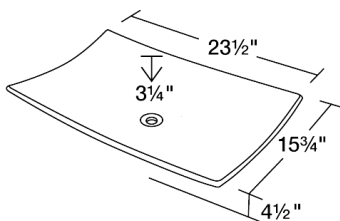

S063VB

23 1/2" x 15 3/4" x 4 1/2"

Dimensions

Accessories

Features

Tech Specs

- Available in White and Bisque.
- Vessel Installation
- True Vitreous China
- No Hardware Needed
- Lifetime Warranty