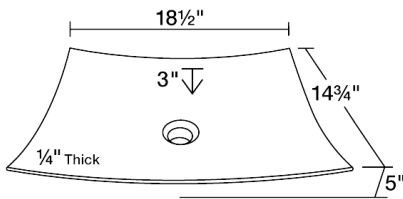

S068

18 1/2" x 14 3/4" x 5"

Dimensions

Accessories

Features

Tech Specs

- 1/4" Thick Bowl
- Hand-Polished Granite
- Lifetime Warranty