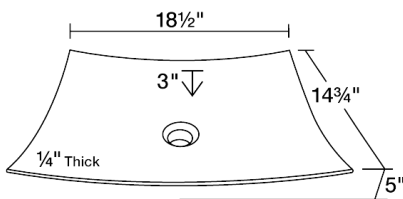

S068

18 1/2" x 14 3/4" x 5"

Dimensions

Accessories

Features

Tech Specs

- 1/4" Thick Bowl
- Hand-Polished Granite
- Lifetime Warranty