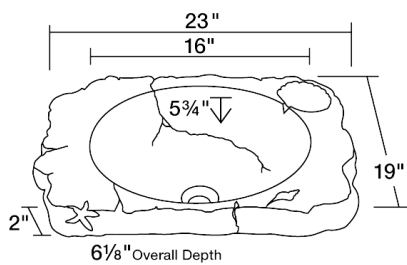

Bronze Drop-In Sink

S069

23" x 19" x 6 1/8"

Our uniquely designed bronze sinks will add an element of art to any décor. Each bronze sink comes with a beautifully aged patina that will make your sink easy to care for. Our sinks are solid all the way through, giving you a strong product that will last a lifetime. Each sink is covered by a limited lifetime warranty. All undermount sinks come with a cardboard cutout template and mounting hardware.

Dimensions

Accessories

No Available Accessories

Features

Topmount Installation

24" Minimum Cabinet Size

Antique Finish

One Piece Construction

Limited Lifetime Warranty

Tech Specs

- Topmount Installation
- 24" Minimum Cabinet Size
- Antique Patina Finish
- Center Drain
- One-Piece Construction
- Lifetime Warranty