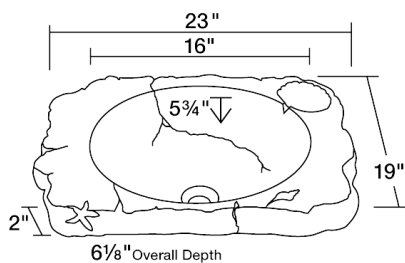

Bronze Drop-In Sink

S069

23" x 19" x 6 1/8"

Our uniquely designed bronze sinks will add an element of art to any décor. Each bronze sink comes with a beautifully aged patina that will make your sink easy to care for. Our sinks are solid all the way through, giving you a strong product that will last a lifetime. Each sink is covered by a limited lifetime warranty. All undermount sinks come with a cardboard cutout template and mounting hardware.

Dimensions

Accessories

No Available Accessories

Features

Topmount Installation

24" Minimum Cabinet Size

Antique Finish

One Piece Construction

Limited Lifetime Warranty

Tech Specs

- Topmount Installation
- 24" Minimum Cabinet Size
- Antique Patina Finish
- Center Drain
- One-Piece Construction
- Lifetime Warranty