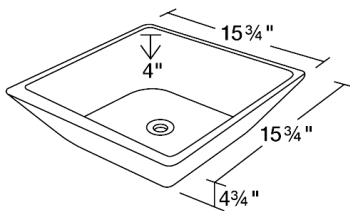

S071VB

15 3/4" x 15 3/4" x 4 3/4"

Dimensions

Accessories

Features

Tech Specs

- Available in White and Bisque.
- Vessel Installation
- True Vitreous China
- No Hardware Needed
- Lifetime Warranty