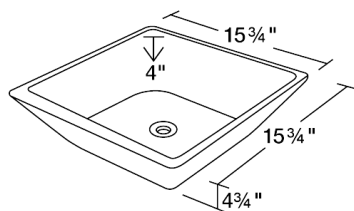

Dimensions

Accessories

S071VB

15 3/4" x 15 3/4" x 4 3/4"

Features

Tech Specs

- Available in White and Bisque.
- Vessel Installation
- True Vitreous China
- No Hardware Needed
- Lifetime Warranty