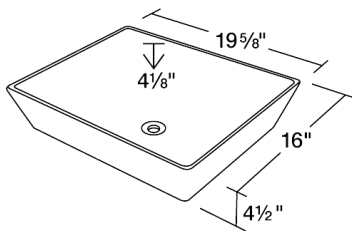

# S073VW

19 5/8" x 16" x 4 1/2"

Our porcelain sinks are made of true vitreous china and are triple glazed to create the strongest sink you will find. All of our porcelain sinks are covered by a limited lifetime warranty. All undermount sinks come with a cardboard cutout template and mounting hardware.

### Dimensions