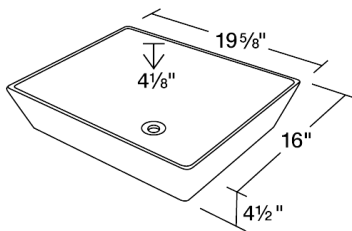

S073VW

19 5/8" x 16" x 4 1/2"

Dimensions

Accessories

Features

Tech Specs

- Available in White and Bisque.
- Vessel Installation
- True Vitreous China
- No Hardware Needed
- Lifetime Warranty