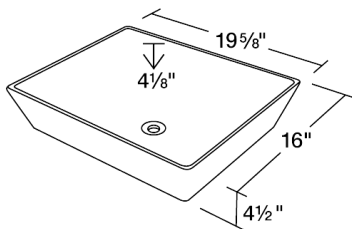

Porcelain Vessel Sink

S073VW

19 5/8" x 16" x 4 1/2"

Our porcelain sinks are made of true vitreous china and are triple glazed to create the strongest sink you will find. All of our porcelain sinks are covered by a limited lifetime warranty. All undermount sinks come with a cardboard cutout template and mounting hardware.

Dimensions

Accessories

Features

Tech Specs

- Available in White and Bisque.
- Vessel Installation
- True Vitreous China
- No Hardware Needed
- Lifetime Warranty