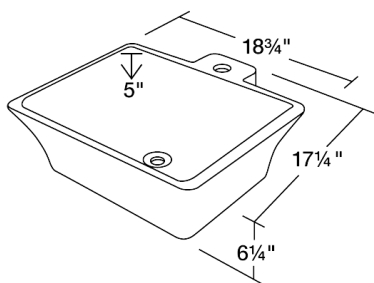

Dimensions

Accessories

S092VB

18 3/4" x 17 1/4" x 6 1/4"

Features

Tech Specs

- Available in White and Bisque.
- Vessel Installation
- True Vitreous China
- No Hardware Needed
- Lifetime Warranty