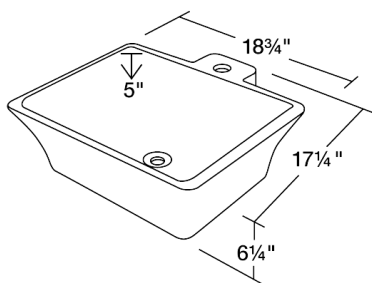

Dimensions

Accessories

S092VB

18 3/4" x 17 1/4" x 6 1/4"

Features

Tech Specs

- Available in White and Bisque.
- Vessel Installation
- True Vitreous China
- No Hardware Needed
- Lifetime Warranty