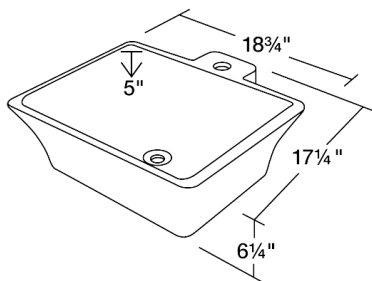

S092VW

18 3/4" x 17 1/4" x 6 1/4"

Dimensions

Accessories

Features

Tech Specs

- Available in White and Bisque.
- Vessel Installation
- True Vitreous China
- No Hardware Needed
- Lifetime Warranty