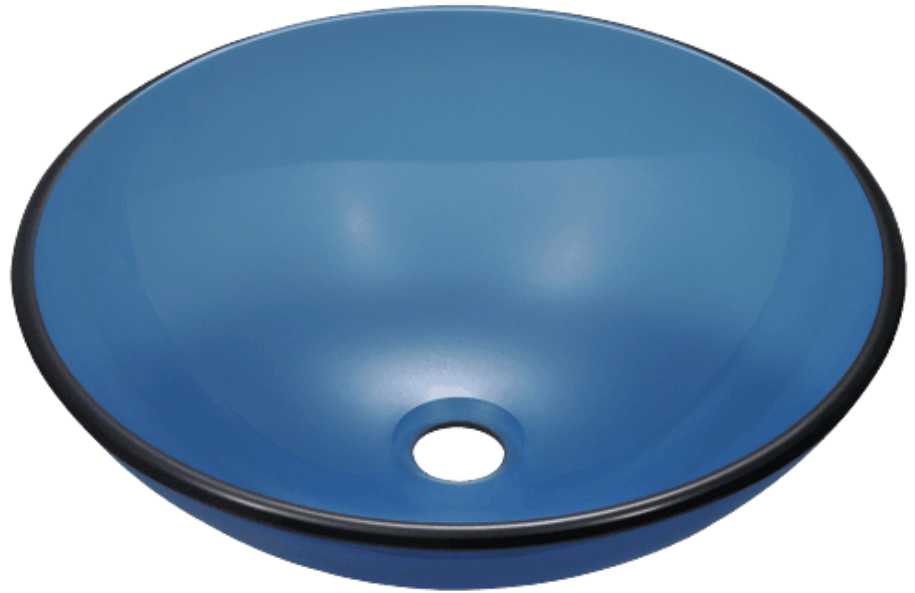

## Colored Glass Vessel Sink

# S106A

16 1/2" x 16 1/2" x 5 3/4"

Our line of glass sinks will add elegant beauty to your bathroom. They are manufactured using fully tempered glass, which is stronger and can withstand higher temperatures than normal glass. The glass is nonporous and will not absorb odor or stains making it a very clean option. Our glass sinks are covered by a limited lifetime warranty.

### Dimensions

### Tech Specs

- Available in Crystal, Black, Coral, Aqua, Taupe, and Turquoise.
- Tempered Glass
- Lifetime Warranty
- Aqua-Colored Glass Throughout