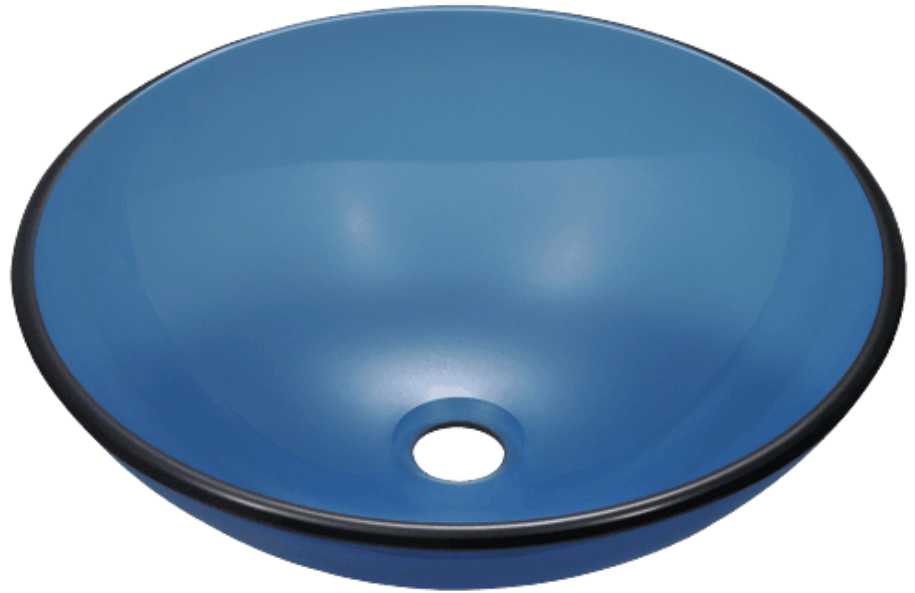

Colored Glass Vessel Sink

S106A

16 1/2" x 16 1/2" x 5 3/4"

Our line of glass sinks will add elegant beauty to your bathroom. They are manufactured using fully tempered glass, which is stronger and can withstand higher temperatures than normal glass. The glass is nonporous and will not absorb odor or stains making it a very clean option. Our glass sinks are covered by a limited lifetime warranty.

Dimensions

Accessories

Features

Tech Specs

- Available in Crystal, Black, Coral, Aqua, Taupe, and Turquoise.
- Tempered Glass
- Lifetime Warranty
- Aqua-Colored Glass Throughout