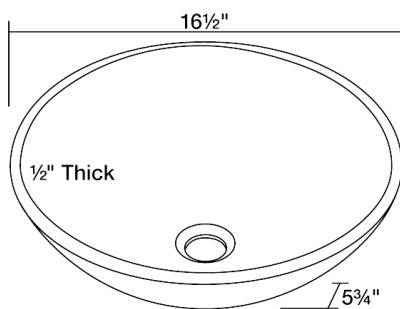

Dimensions

Accessories

Features

Tech Specs

- Available in Crystal, Black, Coral, Aqua, Taupe, and Turquoise.
- Tempered Glass
- Lifetime Warranty
- Aqua-Colored Glass Throughout