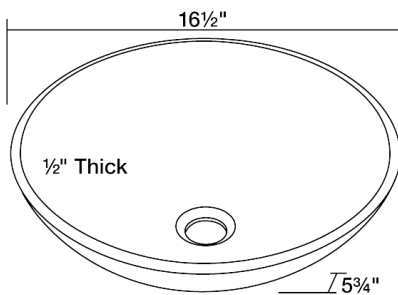

Dimensions

Accessories

Features