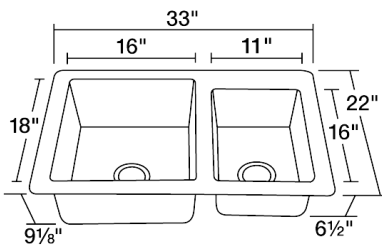

Dimensions

Accessories

Features

Undermount
Installation

33" Minimum
Cabinet Size

All Natural
Materials

Hammered
Finish

Center
Drain 3 1/2"

One Piece
Construction

Naturally
Antibacterial

Cutout
Template

Hardware
Included

Limited
Lifetime Warranty

Tech Specs

- Undermount Installation
- Hammered Finish
- One-Piece Construction

- Naturally Antibacterial
- Cardboard Cutout Template Included
- Installation Hardware Included
- Lifetime Warranty