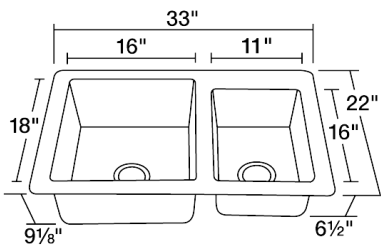

Offset Double Bowl Copper Sink

S109

33" x 22" x 9 1/8"

Our handcrafted copper sinks add warmth and richness to a variety of décors. They come in a hammered finish with a beautifully aged patina. The hammered finish helps to hide small scratches that may occur over the lifetime of the sink.

Dimensions

*Due to the handmade nature of this sink, dimensions may vary up to ~1/4"

Accessories

Features

Undermount Installation

33" Minimum Cabinet Size

All Natural Materials

Hammered Finish