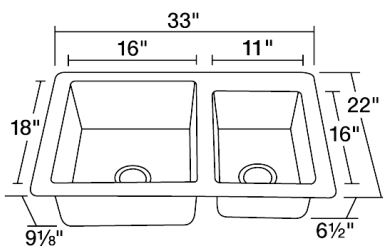

Dimensions

Accessories

Features