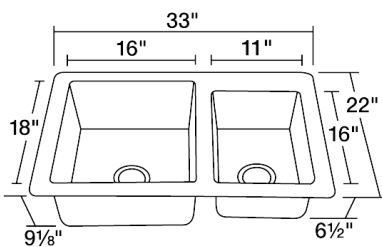

Dimensions

Accessories

Features

Undermount Installation	33" Minimum Cabinet Size	All Natural Materials	Hammered Finish	Center Drain 3 1/2"	One Piece Construction
Naturally Antibacterial	Cutout Template	Hardware Included	Limited Lifetime Warranty		

Tech Specs

- Undermount Installation
- Hammered Finish
- One-Piece Construction
- Naturally Antibacterial
- Cardboard Cutout Template Included
- Installation Hardware Included
- Lifetime Warranty