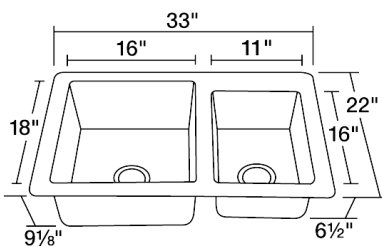

Dimensions

Accessories

Features