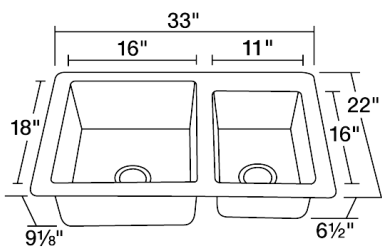

# S109

33" x 22" x 9 1/8"

Our handcrafted copper sinks add warmth and richness to a variety of décors. They come in a hammered finish with a beautifully aged patina. The hammered finish helps to hide small scratches that may occur over the lifetime of the sink.

### Dimensions

\*Due to the handmade nature of this sink, dimensions may vary up to ~1/4"