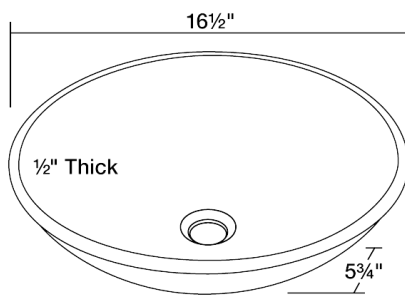

Dimensions

Accessories

Features

Tech Specs

- Tempered Glass
- Lifetime Warranty
- Foil-Undertone Glass Sink