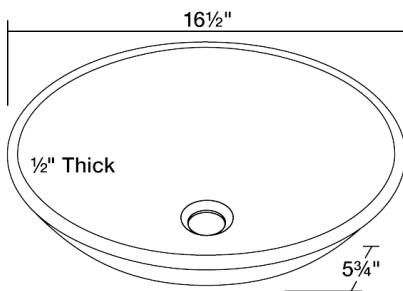

Dimensions

Accessories

Features

Tech Specs

- Tempered Glass
- Lifetime Warranty
- Foil-Undertone Glass Sink