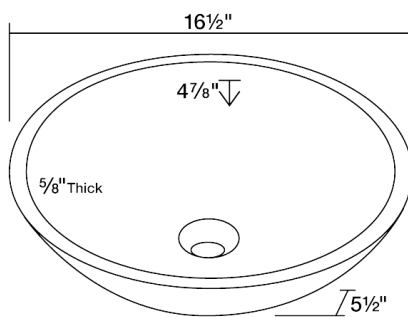

S158

16 1/2" x 16 1/2" x 5 1/2"

Dimensions

Accessories

Features

Tech Specs

- 5/8" Thick Bowl
- Hand-Polished Marble
- Lifetime Warranty
- Natural Veins Throughout