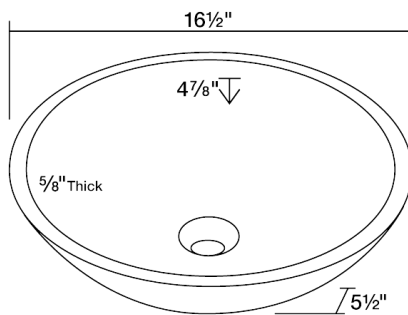

Dimensions

Accessories

Features

Tech Specs

- 5/8" Thick Bowl
- Hand-Polished Marble
- Lifetime Warranty
- Natural Veins Throughout