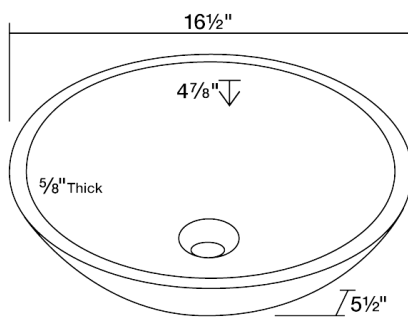

Dimensions

Accessories

Features

Tech Specs

- 5/8" Thick Bowl
- Hand-Polished Marble
- Lifetime Warranty
- Natural Veins Throughout