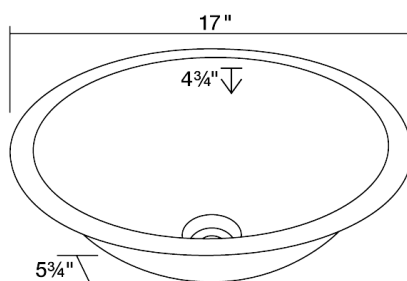

Dimensions

Accessories

No Available Accessories

Features

Tech Specs

- Undermount or Topmount Installation
- Antique Patina Finish
- Center Drain
- One-Piece Construction
- Cardboard Cutout Template Included
- Installation Hardware Included
- Lifetime Warranty