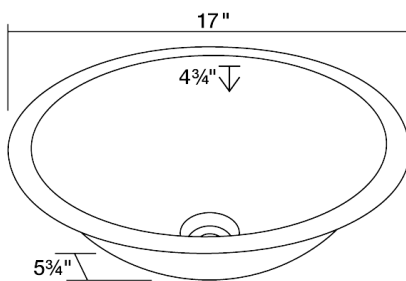

Dimensions

Accessories

No Available Accessories

Features

Tech Specs

- Undermount or Topmount Installation
- Antique Patina Finish
- Center Drain
- One-Piece Construction
- Cardboard Cutout Template Included
- Installation Hardware Included
- Lifetime Warranty