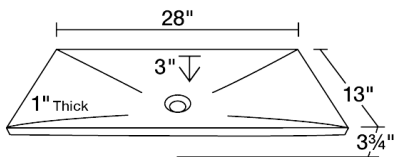

Dimensions

Accessories

Features

Tech Specs

- 1" Thick Bowl
- Hand-Polished Granite
- Lifetime Warranty