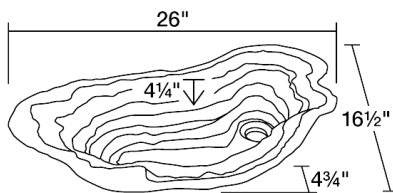

S169

26" x 16 1/2" x 4 3/4"

Dimensions

Accessories

No Available Accessories

Features

Undermount Installation

27" Minimum Cabinet Size