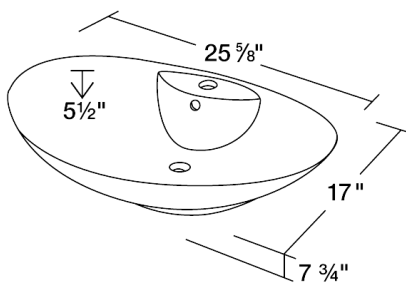

Dimensions

Accessories

Features

Tech Specs

- Available in White and Bisque.
- Vessel Installation
- True Vitreous China
- No Hardware Needed
- Lifetime Warranty