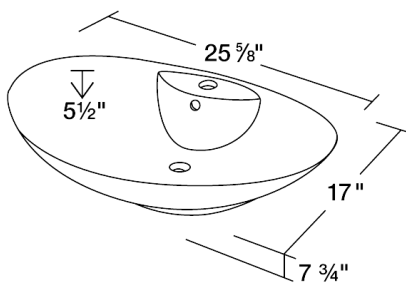

## Porcelain Vessel Sink

# S2012VW

25 5/8" x 17" x 7 3/4"

Our porcelain sinks are made of true vitreous china and are triple glazed to create the strongest sink you will find. All of our porcelain sinks are covered by a limited lifetime warranty. All undermount sinks come with a cardboard cutout template and mounting hardware.

### Dimensions