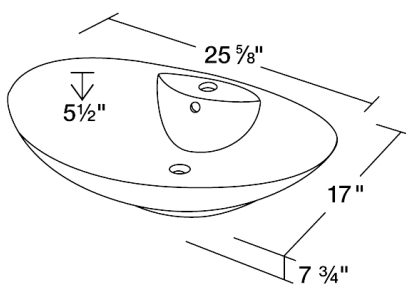

Porcelain Vessel Sink

S2012VW

25 5/8" x 17" x 7 3/4"

Our porcelain sinks are made of true vitreous china and are triple glazed to create the strongest sink you will find. All of our porcelain sinks are covered by a limited lifetime warranty. All undermount sinks come with a cardboard cutout template and mounting hardware.

Dimensions

Accessories

Features

Tech Specs

- Available in White and Bisque.
- Vessel Installation
- True Vitreous China
- No Hardware Needed
- Lifetime Warranty