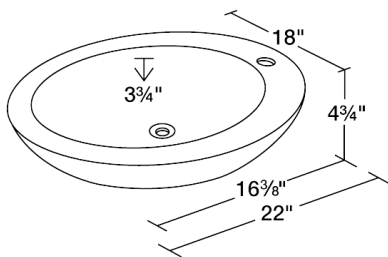

Porcelain Vessel Sink

S2023VW

18" x 22" x 4 3/4"

Our porcelain sinks are made of true vitreous china and are triple glazed to create the strongest sink you will find. All of our porcelain sinks are covered by a limited lifetime warranty. All undermount sinks come with a cardboard cutout template and mounting hardware.

Dimensions

Accessories

Features

Tech Specs

- Available in White and Bisque.
- Vessel Installation
- 24" Minimum Cabinet Size
- True Vitreous China
- No Hardware Needed
- Lifetime Warranty