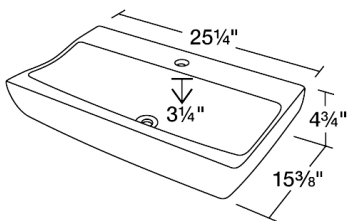

S2032VB

25" x 16 1/8" x 5"

Dimensions

Accessories

Features

Tech Specs

- Available in White and Bisque.
- Vessel Installation
- True Vitreous China
- No Hardware Needed
- Lifetime Warranty