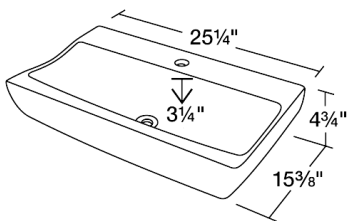

S2032VW

25" x 16 1/8" x 5"

Dimensions

Accessories

Features

Tech Specs

- Available in White and Bisque.
- Vessel Installation
- True Vitreous China
- No Hardware Needed
- Lifetime Warranty