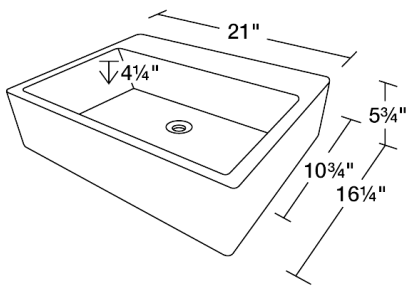

Porcelain Vessel Sink

S2052VB

21" x 16 1/4" x 5 3/4"

Our porcelain sinks are made of true vitreous china and are triple glazed to create the strongest sink you will find. All of our porcelain sinks are covered by a limited lifetime warranty. All undermount sinks come with a cardboard cutout template and mounting hardware.

Dimensions

Accessories

Features

Tech Specs

- Available in White and Bisque.
- Vessel Installation
- True Vitreous China
- No Hardware Needed
- Lifetime Warranty