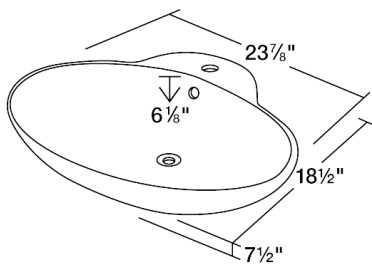

Dimensions

Accessories

S2062VB

23 7/8" x 18 1/2" x 7 1/2"

Features

Tech Specs

- Available in White and Bisque.
- Vessel Installation
- True Vitreous China
- No Hardware Needed
- Lifetime Warranty