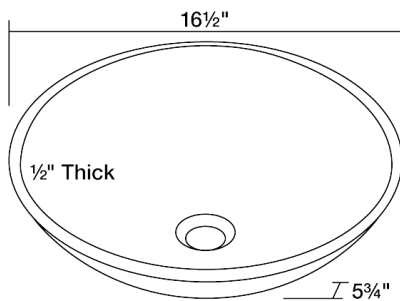

Dimensions

Accessories

Features