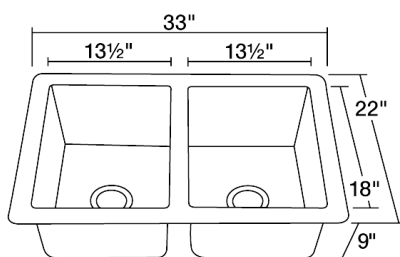

Dimensions

Accessories

Features

Tech Specs

- Undermount Installation
- Hammered Finish
- One-Piece Construction

- Naturally Antibacterial
- Cardboard Cutout Template Included
- Installation Hardware Included
- Lifetime Warranty