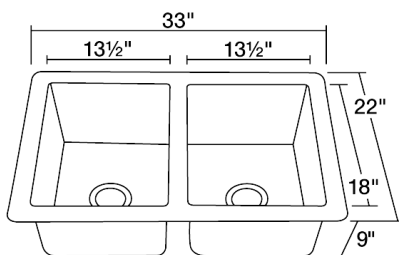

Dimensions

Accessories

Features

Tech Specs

- Undermount Installation
- Hammered Finish
- Scratch Resistant
- One-Piece Construction
- Naturally Antibacterial
- Cardboard Cutout Template Included
- Installation Hardware Included
- Lifetime Warranty