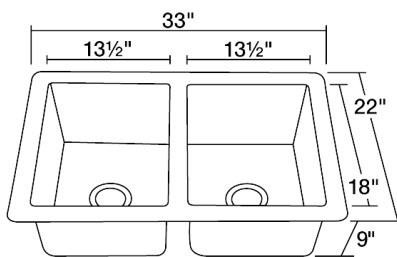

Dimensions

Accessories

Features