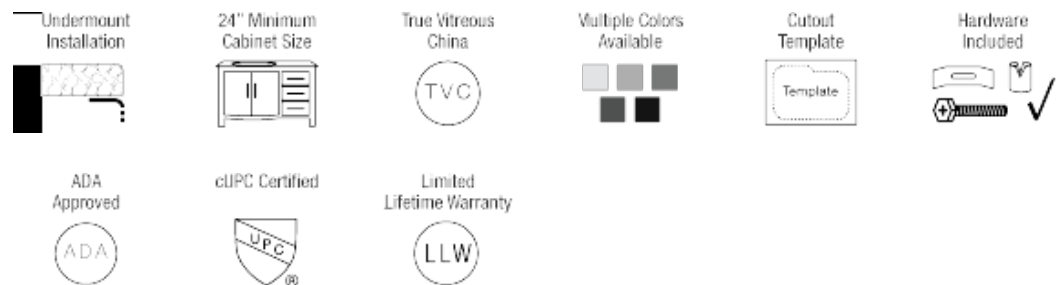

Rectangular Bathroom Sink

S2181UB

21 1/2" x 14 1/8" x 6 3/4"

Our porcelain sinks are made of true vitreous china and are triple glazed to create the strongest sink you will find. All of our porcelain sinks are covered by a limited lifetime warranty. All undermount sinks come with a cardboard cutout template and mounting hardware.

Dimensions

Accessories

Features

Tech Specs

- Available in White and Bisque.
- Undermount Installation
- 24" Minimum Cabinet Size
- True Vitreous China
- Multiple Colors Available
- Cardboard Cutout Template Included
- Installation Hardware Included
- cUPC Certified (Uniform Plumbing Code)
- Lifetime Warranty
- ADA Compliant