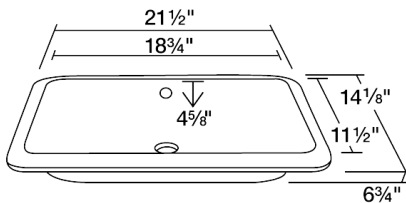

Rectangular Bathroom Sink

S2181UB

21 1/2" x 14 1/8" x 6 3/4"

Our porcelain sinks are made of true vitreous china and are triple glazed to create the strongest sink you will find. All of our porcelain sinks are covered by a limited lifetime warranty. All undermount sinks come with a cardboard cutout template and mounting hardware.

Dimensions

Accessories

Features

Tech Specs

- Available in White and Bisque.
- Undermount Installation
- 24" Minimum Cabinet Size
- True Vitreous China
- Multiple Colors Available
- Cardboard Cutout Template Included
- Installation Hardware Included
- cUPC Certified (Uniform Plumbing Code)
- Lifetime Warranty
- ADA Compliant