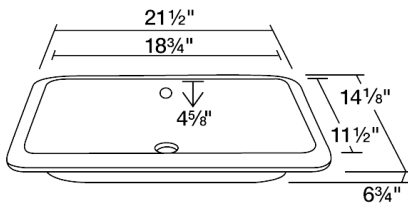

Rectangular Bathroom Sink

S2181UB

21 1/2" x 14 1/8" x 6 3/4"

Our porcelain sinks are made of true vitreous china and are triple glazed to create the strongest sink you will find. All of our porcelain sinks are covered by a limited lifetime warranty. All undermount sinks come with a cardboard cutout template and mounting hardware.

Dimensions

Accessories

Features

 Undermount Installation	 24" Minimum Cabinet Size	 True Vitreous China	 Multiple Colors Available	 Cutout Template	 Hardware Included
 ADA Approved	 cUPC Certified	 Limited Lifetime Warranty			

Tech Specs

- Available in White and Bisque.
- Undermount Installation
- 24" Minimum Cabinet Size
- True Vitreous China
- Multiple Colors Available
- Cardboard Cutout Template Included
- Installation Hardware Included
- cUPC Certified (Uniform Plumbing Code)
- Lifetime Warranty
- ADA Compliant