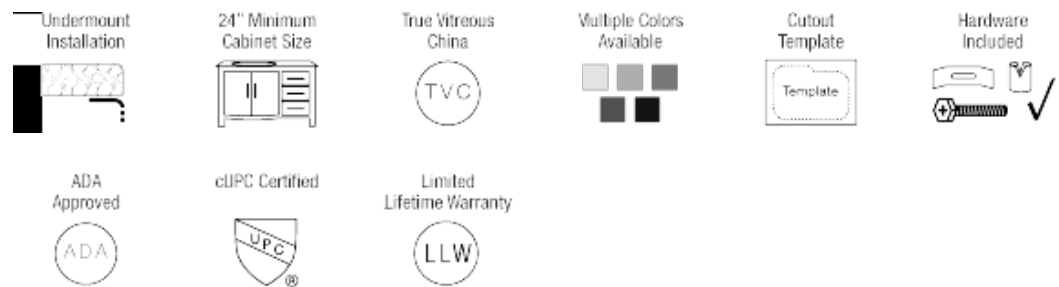

Rectangular Bathroom Sink

S2181UB

21 1/2" x 14 1/8" x 6 3/4"

Our porcelain sinks are made of true vitreous china and are triple glazed to create the strongest sink you will find. All of our porcelain sinks are covered by a limited lifetime warranty. All undermount sinks come with a cardboard cutout template and mounting hardware.

Dimensions

Accessories

Features

Tech Specs

- Available in White and Bisque.
- Undermount Installation
- 24" Minimum Cabinet Size
- True Vitreous China
- Multiple Colors Available
- Cardboard Cutout Template Included
- Installation Hardware Included
- cUPC Certified (Uniform Plumbing Code)
- Lifetime Warranty
- ADA Compliant