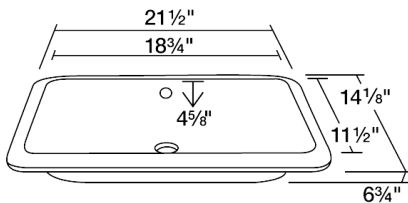

Rectangular Bathroom Sink

S2181UB

21 1/2" x 14 1/8" x 6 3/4"

Our porcelain sinks are made of true vitreous china and are triple glazed to create the strongest sink you will find. All of our porcelain sinks are covered by a limited lifetime warranty. All undermount sinks come with a cardboard cutout template and mounting hardware.

Dimensions

Accessories

Features

Tech Specs

- Available in White and Bisque.
- Undermount Installation
- 24" Minimum Cabinet Size
- True Vitreous China
- Multiple Colors Available
- Cardboard Cutout Template Included
- Installation Hardware Included
- cUPC Certified (Uniform Plumbing Code)
- Lifetime Warranty
- ADA Compliant