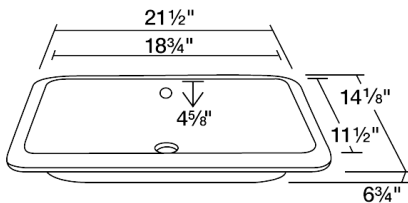

Rectangular Bathroom Sink

S2181UB

21 1/2" x 14 1/8" x 6 3/4"

Our porcelain sinks are made of true vitreous china and are triple glazed to create the strongest sink you will find. All of our porcelain sinks are covered by a limited lifetime warranty. All undermount sinks come with a cardboard cutout template and mounting hardware.

Dimensions

Accessories

Features

ADA Approved

cUPC Certified

Limited Lifetime Warranty

Tech Specs

- Available in White and Bisque.
- Undermount Installation
- 24" Minimum Cabinet Size
- True Vitreous China
- Multiple Colors Available
- Cardboard Cutout Template Included
- Installation Hardware Included
- cUPC Certified (Uniform Plumbing Code)
- Lifetime Warranty
- ADA Compliant