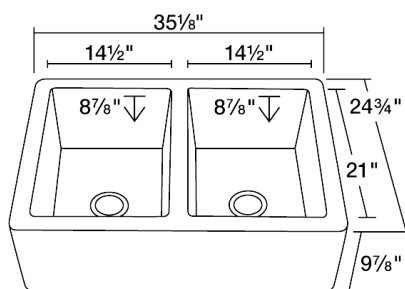

Dimensions

Accessories

Features

Apron Installation

All Natural Materials

Hammered Finish

Center Drain 3 1/2"

One Piece Construction

Naturally Antibacterial

Cutout Template

Limited Lifetime Warranty

Tech Specs

- Farmhouse-Style/Apron Sink Installation
- Hammered Finish
- Center Drain
- One-Piece Construction
- Naturally Antibacterial
- Cardboard Cutout Template Included
- Lifetime Warranty