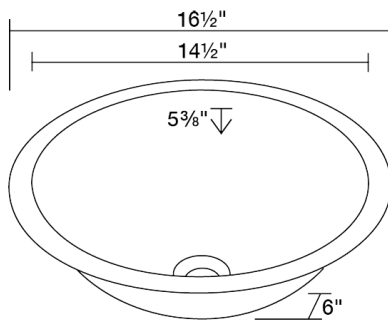

Dimensions

Accessories

No Available Accessories

Features

Tech Specs

- Undermount, Topmount, or Vessel Installation
- Center Drain
- One-Piece Construction
- Naturally Antibacterial
- Cardboard Cutout Template Included
- Installation Hardware Included
- Lifetime Warranty