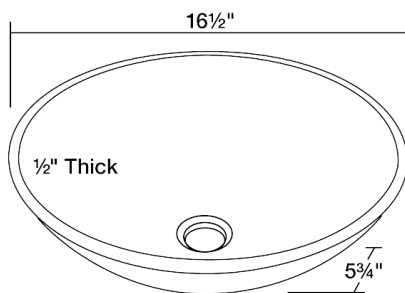

Glass Vessel Bathroom Sink

S236

16 1/2" x 16 1/2" x 5 3/4"

Our line of glass sinks will add elegant beauty to your bathroom. They are manufactured using fully tempered glass, which is stronger and can withstand higher temperatures than normal glass. The glass is nonporous and will not absorb odor or stains making it a very clean option. Our glass sinks are covered by a limited lifetime warranty.

Dimensions

Accessories

Features

Tech Specs

- Tempered Glass
- Lifetime Warranty
- Foil-Undertone Glass Sink