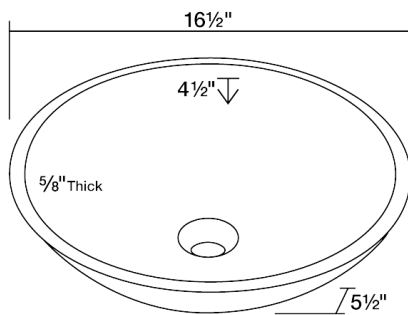

### Dimensions

### Tech Specs

- 5/8" Thick Bowl
- Lifetime Warranty
- Wood Sandstone-Colored Stone Throughout