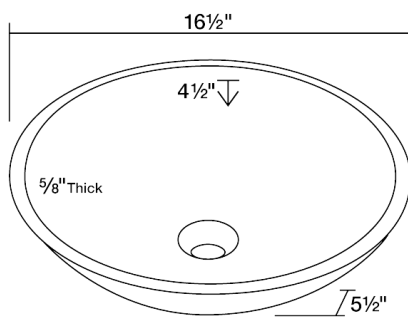

Dimensions

Accessories

Features

Tech Specs

- 5/8" Thick Bowl
- Lifetime Warranty
- Wood Sandstone-Colored Stone Throughout