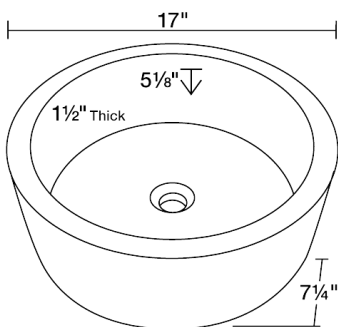

Dimensions

Accessories

Features