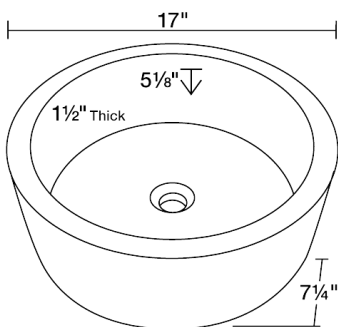

Dimensions

Accessories

Features

Tech Specs

- 1 1/2" Thick Bowl
- Hand-Polished Granite
- Lifetime Warranty