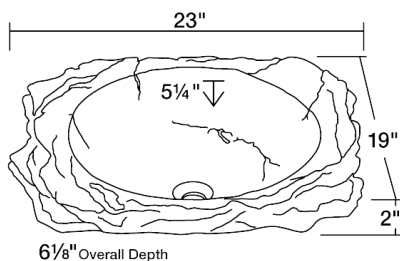

Bronze Drop-In Sink

S269

23" x 19" x 6 1/8"

Our uniquely designed bronze sinks will add an element of art to any décor. Each bronze sink comes with a beautifully aged patina that will make your sink easy to care for. Our sinks are solid all the way through, giving you a strong product that will last a lifetime. Each sink is covered by a limited lifetime warranty. All undermount sinks come with a cardboard cutout template and mounting hardware.

Dimensions

Accessories

No Available Accessories

Features

Tech Specs

- Topmount Installation
- 24" Minimum Cabinet Size
- Antique Patina Finish
- Offset Drain
- One-Piece Construction
- Lifetime Warranty