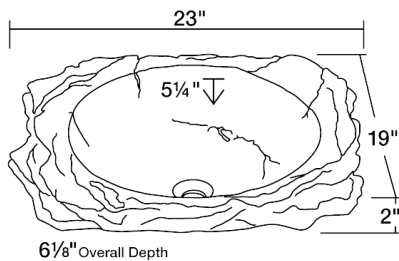

Bronze Drop-In Sink

S269

23" x 19" x 6 1/8"

Our uniquely designed bronze sinks will add an element of art to any décor. Each bronze sink comes with a beautifully aged patina that will make your sink easy to care for. Our sinks are solid all the way through, giving you a strong product that will last a lifetime. Each sink is covered by a limited lifetime warranty. All undermount sinks come with a cardboard cutout template and mounting hardware.

Dimensions

Features

Accessories

No Available Accessories

Tech Specs

- Topmount Installation
- 24" Minimum Cabinet Size
- Antique Patina Finish
- One Piece Construction
- Lifetime Warranty
- Offset Drain
- Limited Lifetime Warranty