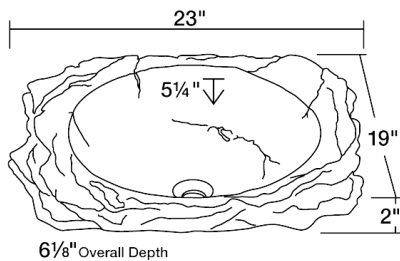

Bronze Drop-In Sink

S269

23" x 19" x 6 1/8"

Our uniquely designed bronze sinks will add an element of art to any décor. Each bronze sink comes with a beautifully aged patina that will make your sink easy to care for. Our sinks are solid all the way through, giving you a strong product that will last a lifetime. Each sink is covered by a limited lifetime warranty. All undermount sinks come with a cardboard cutout template and mounting hardware.

Dimensions

Features

Accessories

No Available Accessories

Tech Specs

- Topmount Installation
- 24" Minimum Cabinet Size
- Antique Patina Finish
- Offset Drain
- One-Piece Construction
- Lifetime Warranty