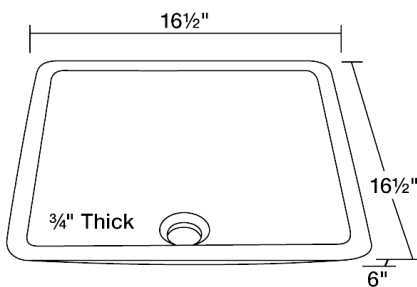

Dimensions

Accessories

Features