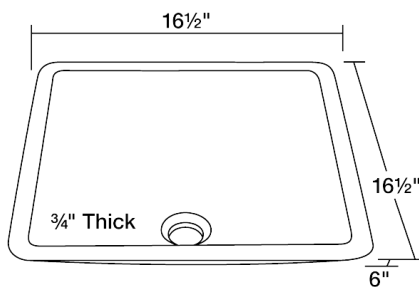

Dimensions

Accessories

Features