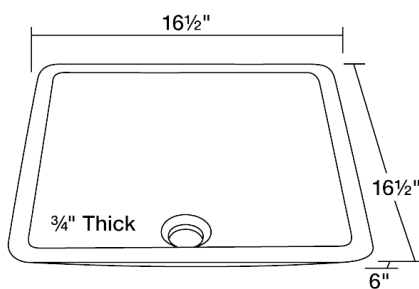

Dimensions

Accessories

Features